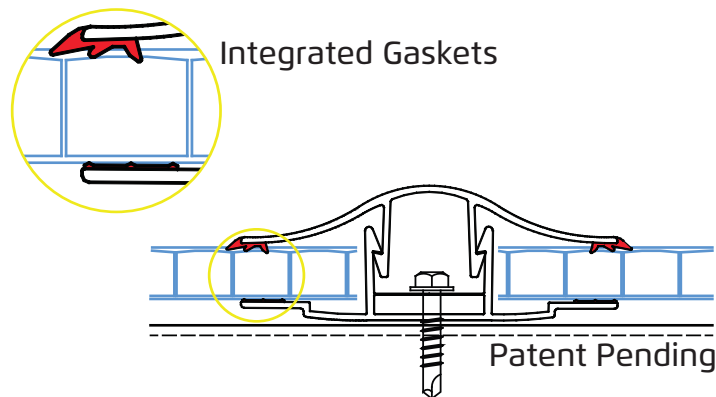

GCP (Gasket Clip)

New Polycarbonate Connection System with integrated gaskets

A unique connecting polycarbonate profile with integrated gaskets. Enables simple installation and a waterproof method for roofing.

For connection of 6, 8, 10, 16 and 20 mm sheets.

Available with polycarbonate or aluminum base profiles.

- Easy Installation
- Waterproof
- Strong
- Esthetic

Technical Specifications

Description	Profile
PC Cap Profile # 251 for 6, 8 and 10 mm	
PC Cap Profile # 253 for 16 and 20 mm	
PC Base Profile # 252 all thicknesses	
Aluminum Base Profile* # 331 all thicknesses	